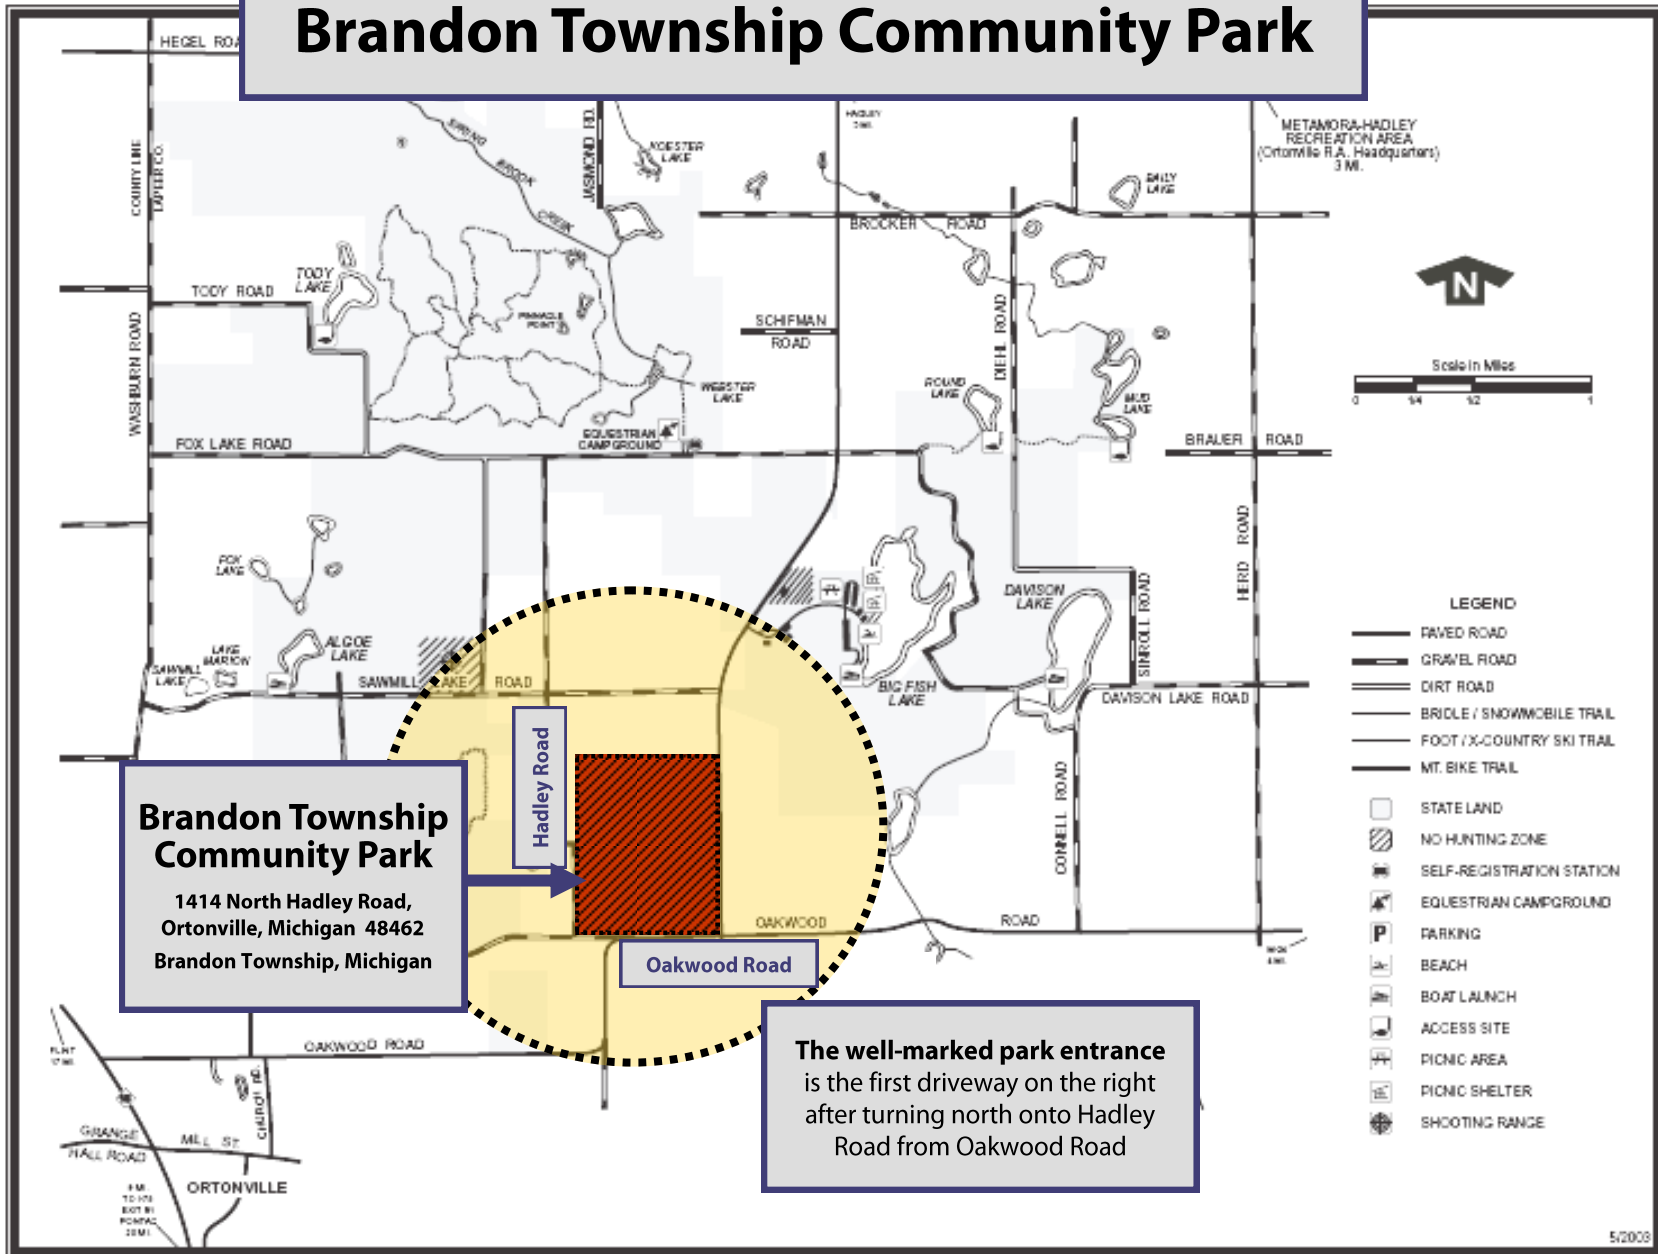

Brandon Township Community Park

Brandon Township Community Park
 1414 North Hadley Road,
 Ortonville, Michigan 48462
 Brandon Township, Michigan

The well-marked park entrance is the first driveway on the right after turning north onto Hadley Road from Oakwood Road